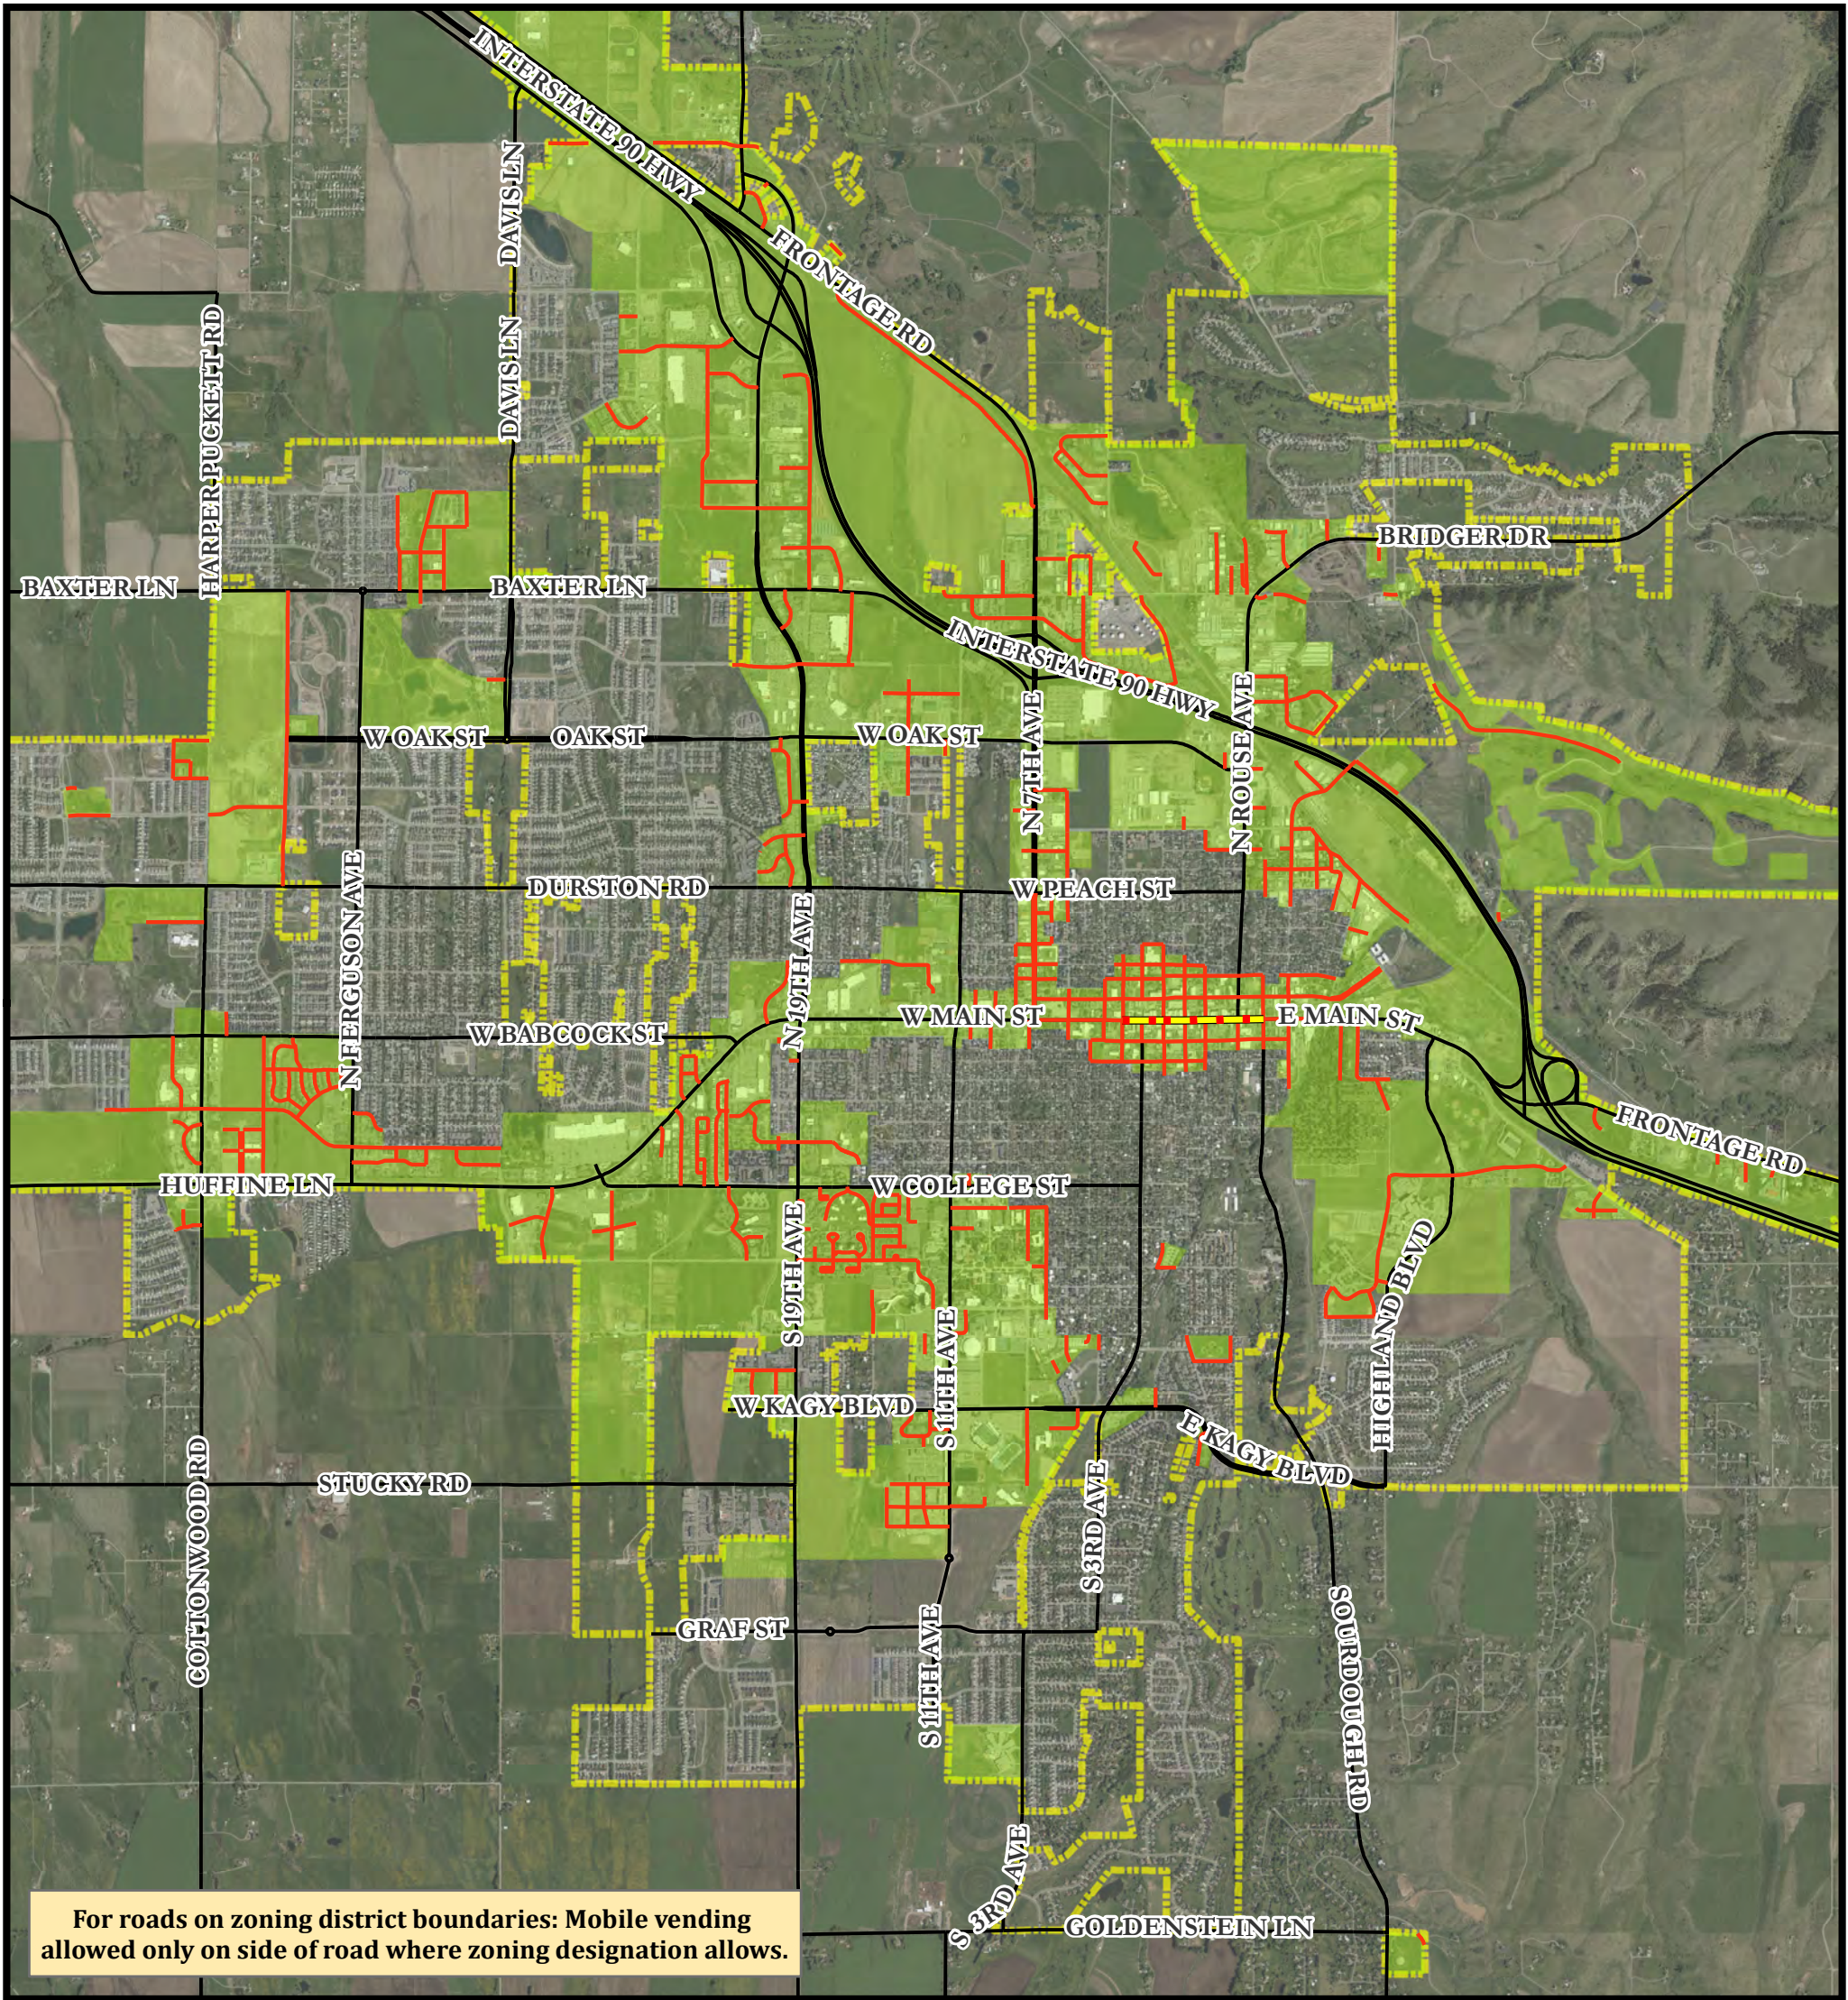

Bozeman Citywide Mobile Vending

-  Vending Prohibited b/w 10 A.M. and 9 P.M.
-  Available for Mobile Vending
-  Non-Residential Zoning Districts
-  City Limits

Map and Data Created by the
 City of Bozeman
 GIS Department
 Intended for Planning purposes only.
 Revised: 4/23/2019